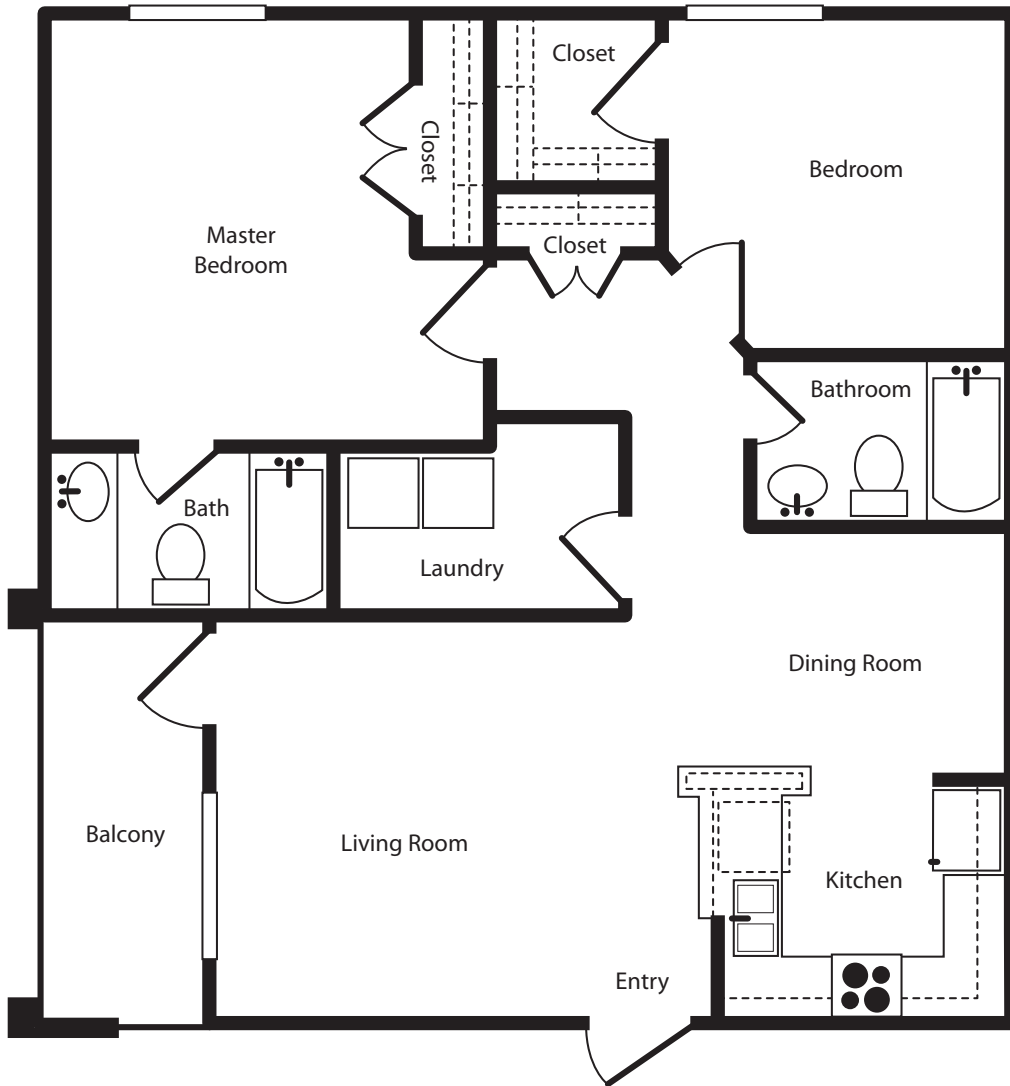

SEASIDE GROVE

AT CAROLINA FOREST

Willow

989 SF | \$ _____

2 BEDROOM • 2 BATH

for residential inquiries, please email info@seasidegroveapts.com

All measurements, floorplans and amenities are approximate and subject to change without notice.